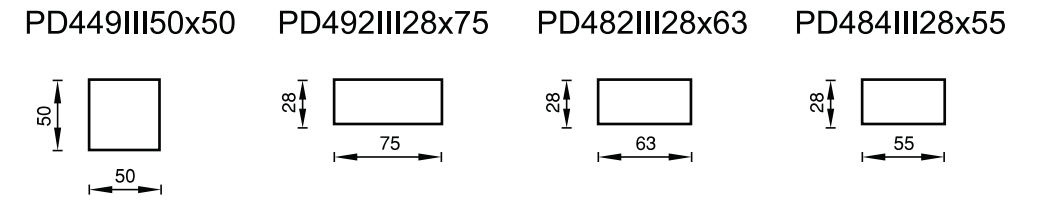

Attention!
HORIZON version A – without finishing with eco leather

- [Armrest
- P Pouf
- PD Decorative pillow
- z Manual headrest
- III Goose feathers 70% + Silicone blend 30%

HORIZON VERSION A