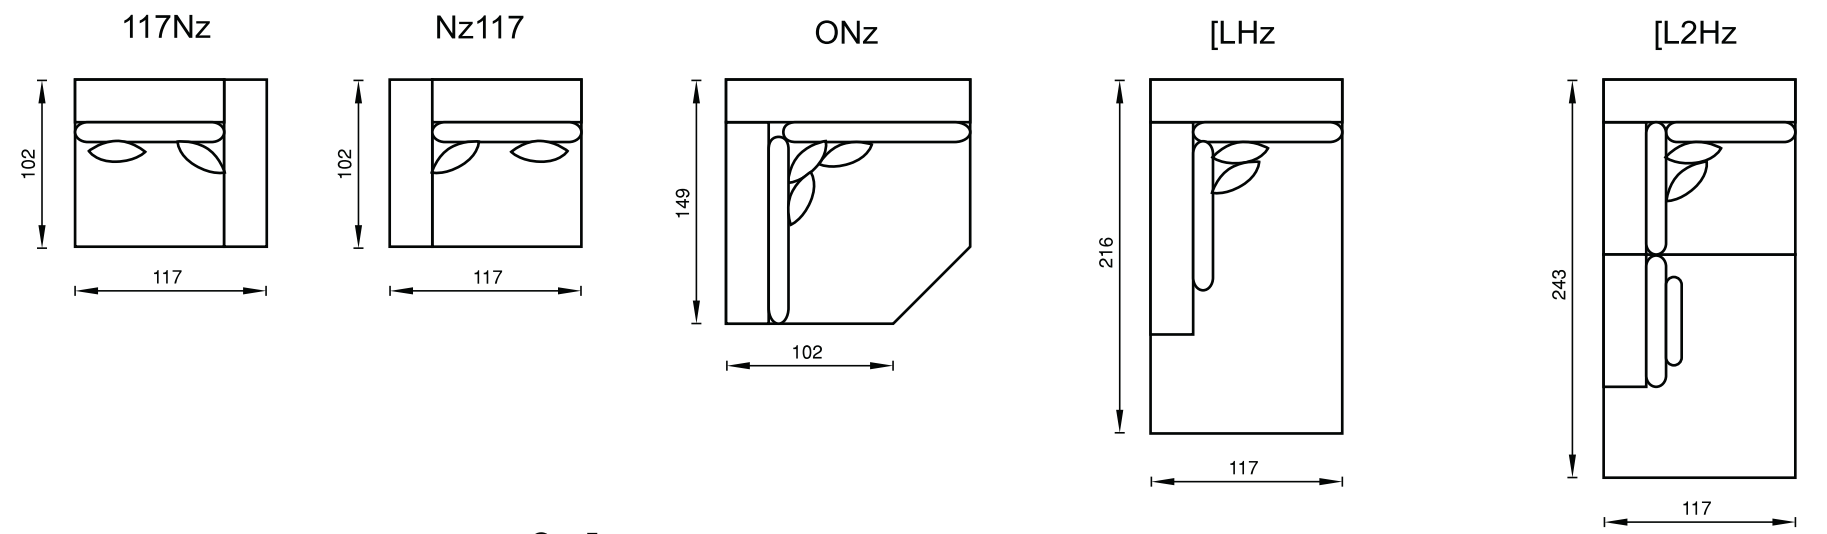

Attention!
HORIZON version A – without finishing with eco leather

- [Armrest
- P Pouf
- PD Decorative pillow
- z Manual headrest
- III Goose feathers 70% + Silicone blend 30%

HORIZON VERSION A