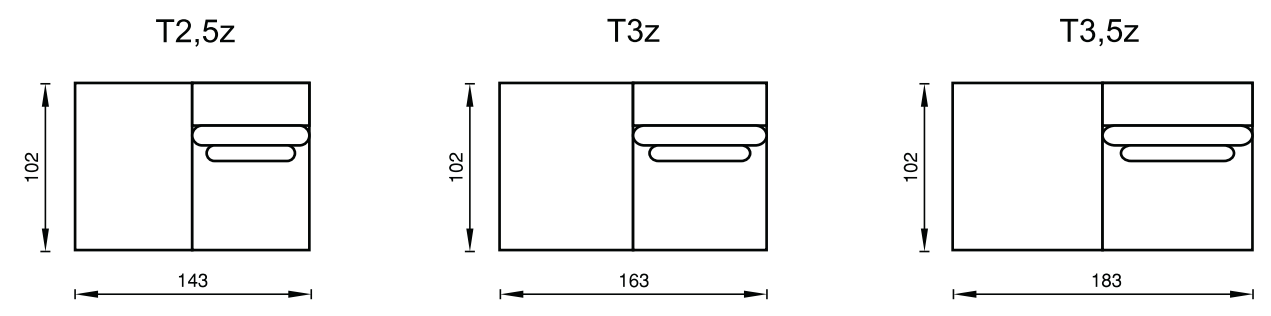

Attention!
HORIZON version A – without finishing with eco leather

- [Armrest
- P Pouf
- PD Decorative pillow
- z Manual headrest
- III Goose feathers 70% + Silicone blend 30%

HORIZON VERSION A