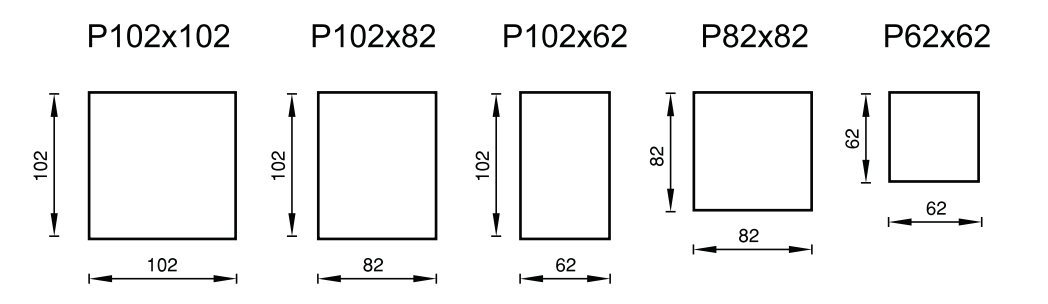

Attention!
HORIZON version A – without finishing with eco leather

- [Armrest
- P Pouf
- PD Decorative pillow
- z Manual headrest
- III Goose feathers 70% + Silicone blend 30%

HORIZON VERSION A